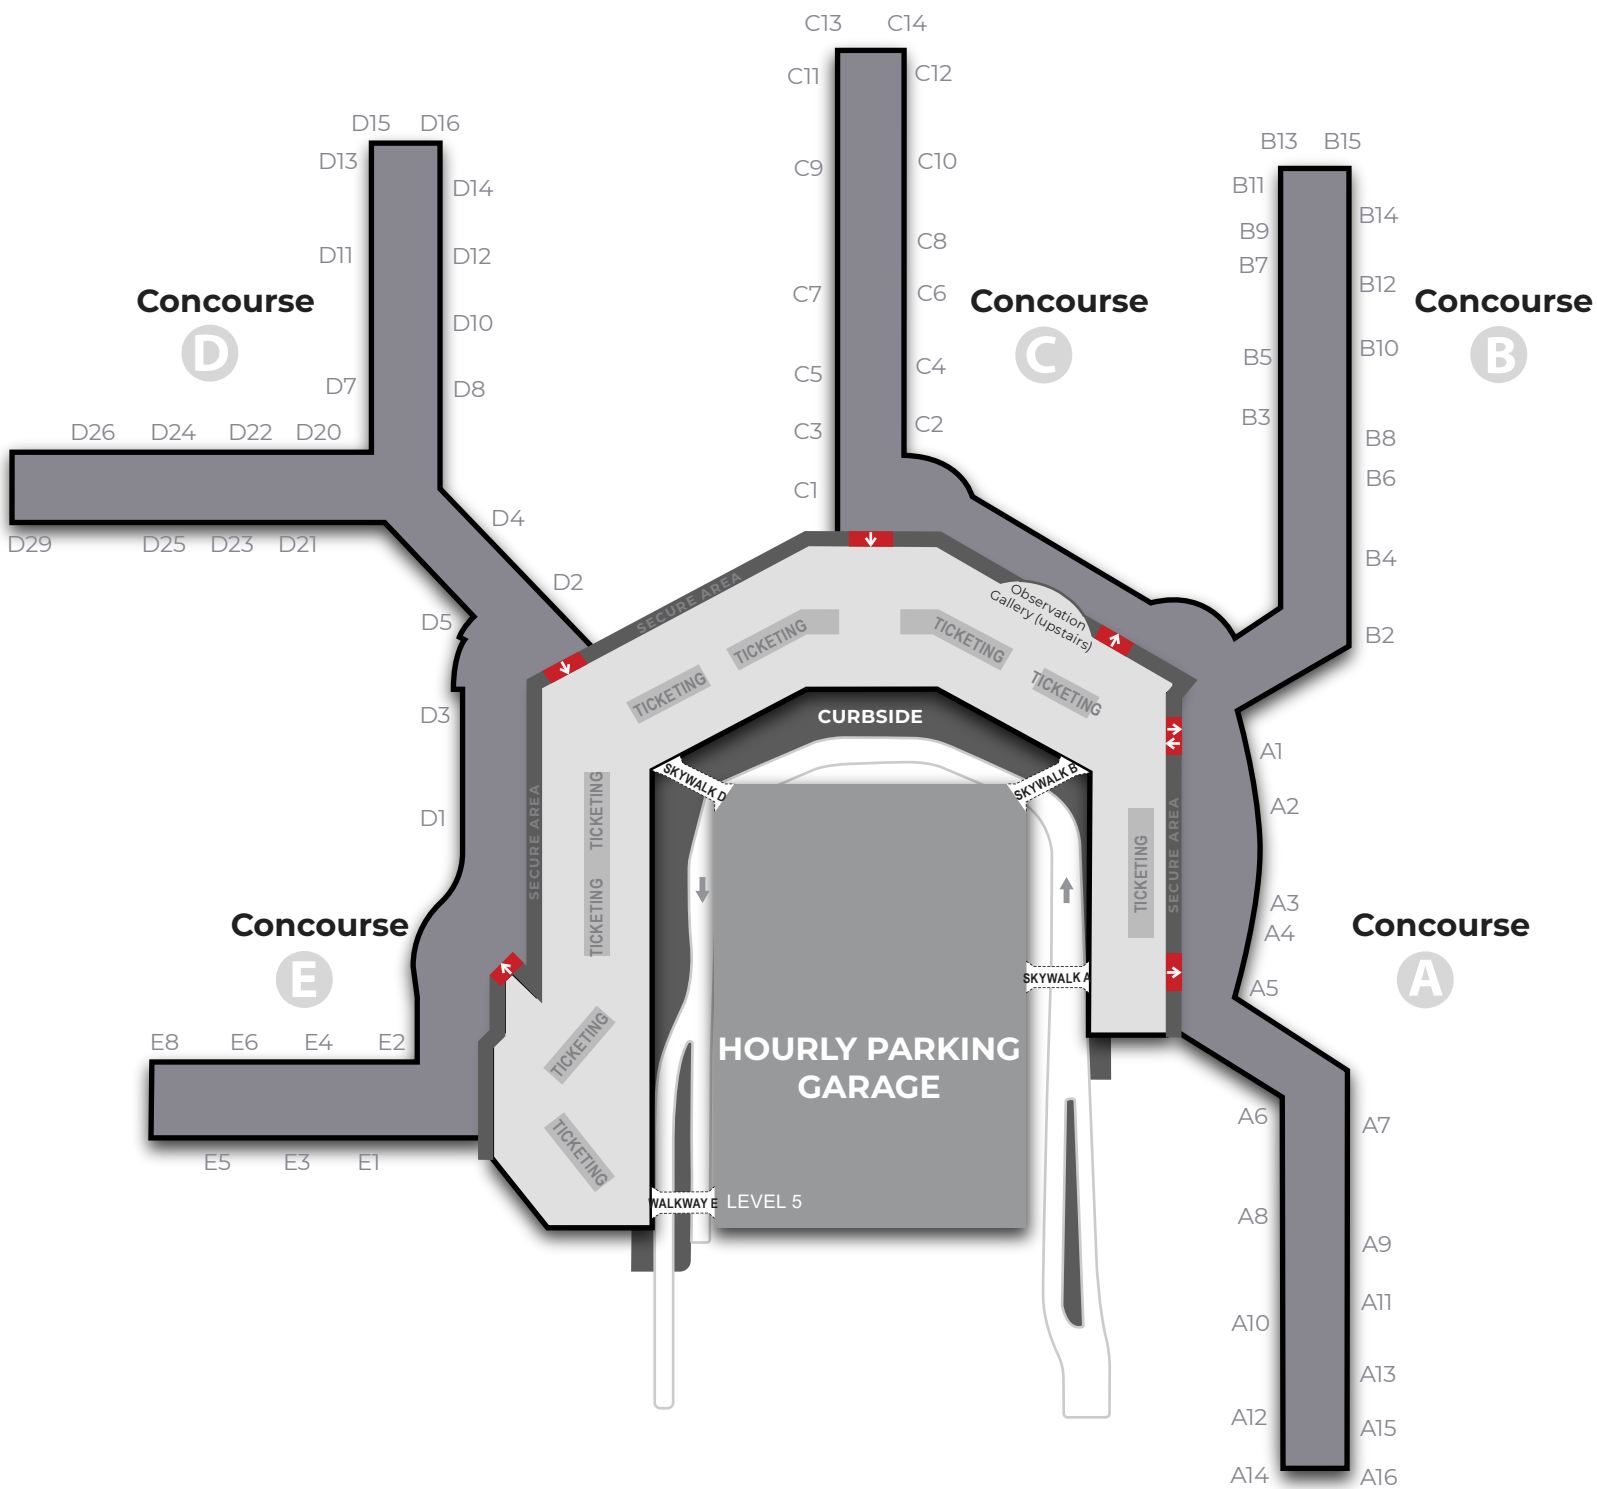

UPPER LEVEL MAP OVERVIEW

MAIN TERMINAL MAP

| AIRLINE TICKET COUNTERS | |
|-------------------------|----------------------|
| AC | Air Canada |
| AMC | Air Mobility Command |
| AS | Alaska Airlines |
| G4 | Allegiant Air |
| AA | American Airlines |
| XP | Avelo Airlines |
| 2T | BermudAir |
| BA | British Airways |
| DE | Condor |
| LF | Contour |
| CM | Copa Airlines |
| DL | Delta Air Lines |
| F9 | Frontier Airlines |
| ICE | Icelandair |
| OG | PLAY |
| NK | Spirit Airlines |
| WN | Southwest Airlines |
| SY | Sun Country |
| UA | United Airlines |

| SERVICES | |
|----------|----------------------------|
| | Security Checkpoint / Exit |
| | Information Desk |
| | ATM Machine |
| | Elevator |
| | Escalator |
| | Pet Relief Area |
| | Lost & Found |
| | M&T Bank |
| | Mailbox |
| | Federal Express |
| | Pet Relief Area |
| | Nursing Station |
| | Lightrail Station |
| | Video Relay Service |
| | Vending Machine |

SOUTHWEST
(Enter through
Checkpoint A, B or C)

Checkpoint A

Checkpoint D/E

| CONCESSIONS | |
|-------------|-----------------------|
| ① | Ledo Pizza |
| ② | Dunkin Donuts |
| ③ | |
| ④ | Brother's BBQ Pitstop |
| ⑤ | |
| ① | Hudson News |
| ② | Onsite News |
| ③ | Stellar News |

**AMC
BRITISH AIRWAYS
CONDOR
ICELANDAIR
PLAY**
(Enter through Checkpoint D/E)

CONCOURSE A/B/C MAP

SERVICES

- Security Checkpoint
- ATM Machine
- Elevator
- Escalator
- Pet Relief Area
- Nursing Station
- Water Refill Station
- Vending Machine
- Shoe Shine