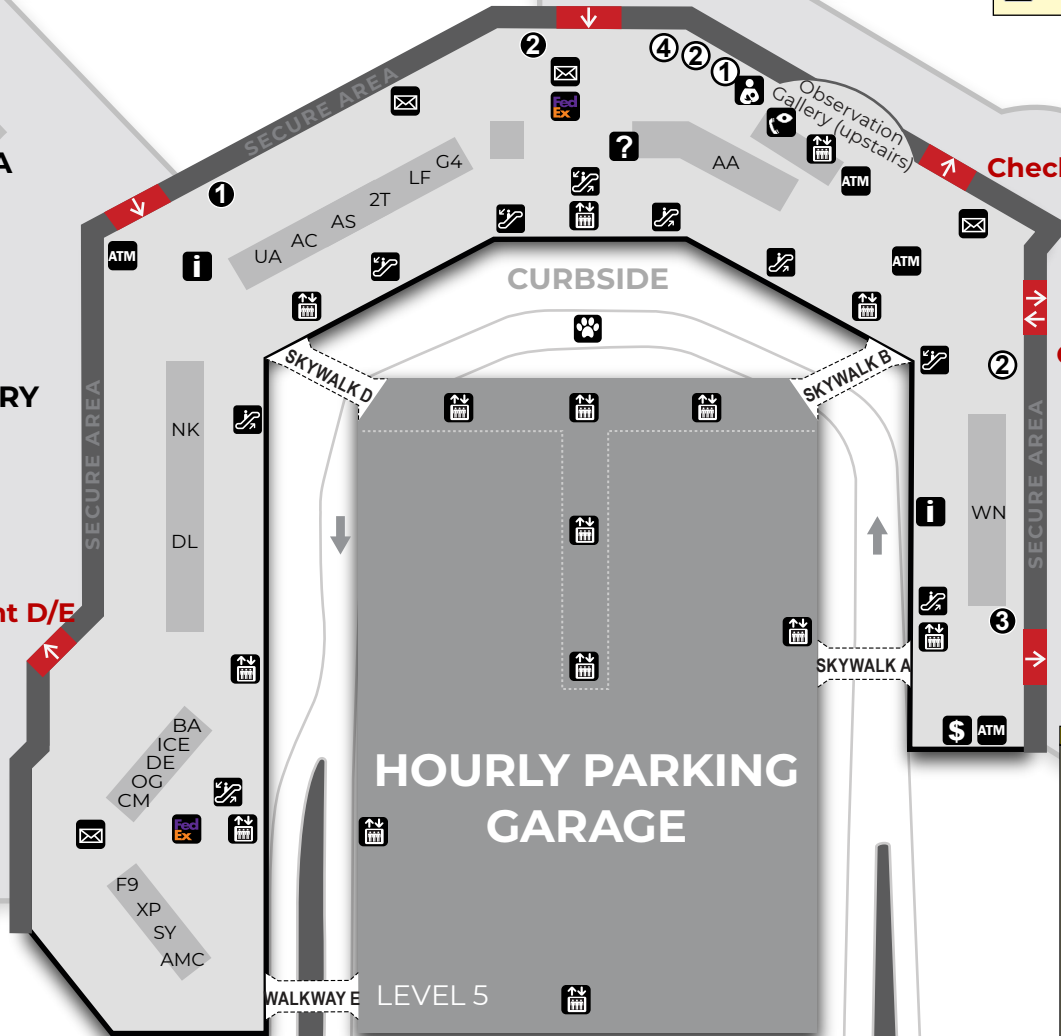

MAIN TERMINAL MAP

AIRLINE TICKET COUNTERS	
AC	Air Canada
AMC	Air Mobility Command
AS	Alaska Airlines
G4	Allegiant Air
AA	American Airlines
XP	Avelo Airlines
2T	BermudAir
BA	British Airways
DE	Condor
LF	Contour
CM	Copa Airlines
DL	Delta Air Lines
F9	Frontier Airlines
ICE	Icelandair
OG	PLAY
NK	Spirit Airlines
WN	Southwest Airlines
SY	Sun Country
UA	United Airlines

SERVICES	
	Security Checkpoint / Exit
	Information Desk
	ATM Machine
	Elevator
	Escalator
	Pet Relief Area
	Lost & Found
	M&T Bank
	Mailbox
	Federal Express
	Pet Relief Area
	Nursing Station
	Lightrail Station
	Video Relay Service
	Vending Machine

**AMERICAN
BERMUDAIR
CONTOUR
SOUTHWEST**
(Enter through
Checkpoint A, B or C)

**AIR CANADA
ALASKA
ALLEGIAN
AVELO
COPA
DELTA
FRONTIER
SPIRIT
SUN COUNTRY
UNITED**
(Enter through
Checkpoint D/E)

Checkpoint B

SOUTHWEST
(Enter through
Checkpoint A, B or C)

Checkpoint A

Checkpoint D/E

CONCESSIONS	
①	Ledo Pizza
②	Dunkin Donuts
③	
④	Brother's BBQ Pitstop
⑤	
①	Hudson News
②	Onsite News
③	Stellar News

**AMC
BRITISH AIRWAYS
CONDOR
ICELANDAIR
PLAY**
(Enter through Checkpoint D/E)