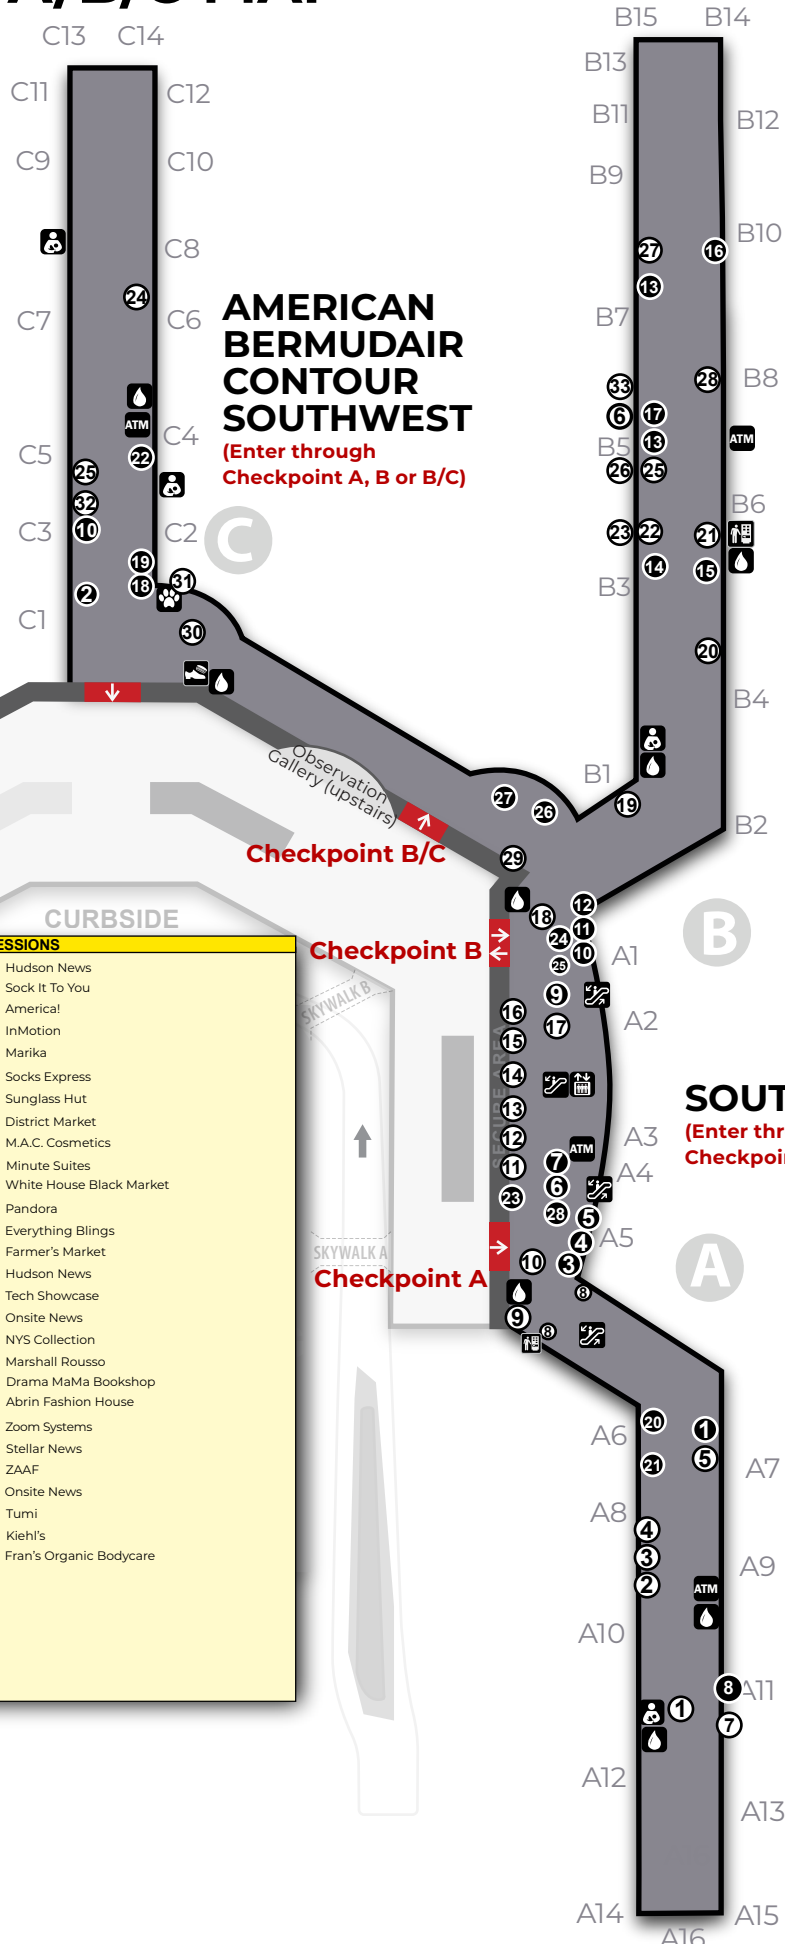

CONCOURSE A/B/C MAP

SERVICES

- Security Checkpoint
- ATM Machine
- Elevator
- Escalator
- Pet Relief Area
- Nursing Station
- Water Refill Station
- Vending Machine
- Shoe Shine

AMERICAN BERMUDAIR CONTOUR SOUTHWEST
(Enter through Checkpoint A, B or B/C)

SOUTHWEST
(Enter through Checkpoint A, B or B/C)

CURBSIDE CONCESSIONS

1 R&R Seafood Bar	1 Hudson News
2 Tony & Benny's Pizza	2 Sock It To You
3 Potbelly Sandwich Works	3 America!
4 Gachi Sushi	4 InMotion
5 Auntie Anne's Pretzels/Cinnabon	5 Marika
6 Cinnabon	6 Socks Express
7 Miss Shirley's	7 Sunglass Hut
8 Martini	8 District Market
9 Flying Dog Brewery	9 M.A.C. Cosmetics
10 Mayorga Coffee	10 Minute Suites
11 Nalley Fresh	11 White House Black Market
12 Arby's	12 Pandora
13 Chipotle	13 Everything Blings
14 McDonald's	14 Farmer's Market
15 Leann Chin	15 Hudson News
16 Chick-fil-A	16 Tech Showcase
17 Pinkberry	17 Onsite News
18 Jamba Juice	18 NYS Collection
19 Auntie Anne's Pretzels	19 Marshall Rouso
20 Zona Cocina	20 Drama MaMa Bookshop
21 Starbucks	21 Abrin Fashion House
22 Subway	22 Zoom Systems
23 Ledo Pizza	23 Stellar News
24 Harbor Grille	24 ZAAF
25 Einstein's Bagels	25 Onsite News
26 Gachi House of Sushi	26 Tumi
27 Obrycki's	27 Kieh's
28 Dunkin Donuts / Baskin Robbins	28 Fran's Organic Bodycare
29 Silver Diner	
30 The Firkin & Flyer	
31 Rita's Italian Ice	
32 Qdoba	
33 Peri Peri Original